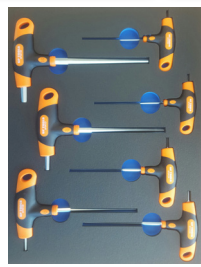

T-SLEUTELS TORX IN EVA FOAM

- 8 T-Sleutels Torx
- T10, T15, T20, T25, T27, T30, T40 & T50

€80

SP00525

TORX SCHROEVENDRAAIERS

- 8 Schroevendraaiers Torx
- T8, T10, T15, T20, T25, T27, T30 & T40

€80

SP00512