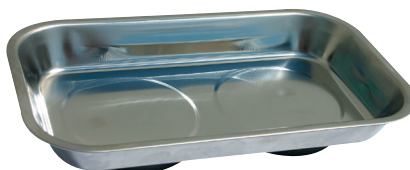

• Omschakelbaar
• 8, 10, 11, 12, 13, 14, 15, 16, 17, 18 & 19mm

140X240MM MAGNETISCHE BAK

€10

SP30911

EXTRA LANG HAAK & PICK SET

€30

SP30842

VIJLENSET 5 DELIG 254MM