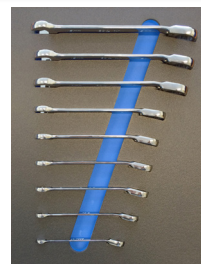

RING-RATELSTEEKSLEUTEL SET IN EVA FOAM

- 9 Omschakelbare ring-ratelsteeksleutels
- 8, 10, 12, 13, 14, 15, 16, 17, 18 & 19

€115

SP00513