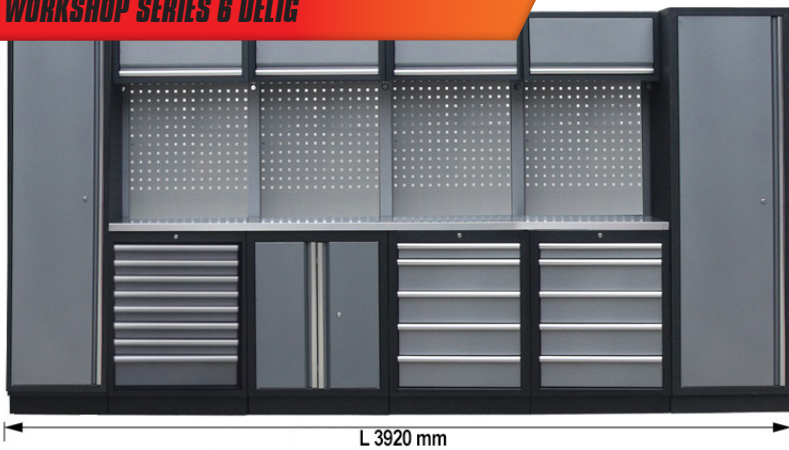

RVS

€ 1495
SP41103S

WORKSHOP SERIES 4 DELIG

HOUT

€ 2050
SP00401

RVS

€ 2050
SP00401S

WORKSHOP SERIES 6 DELIG